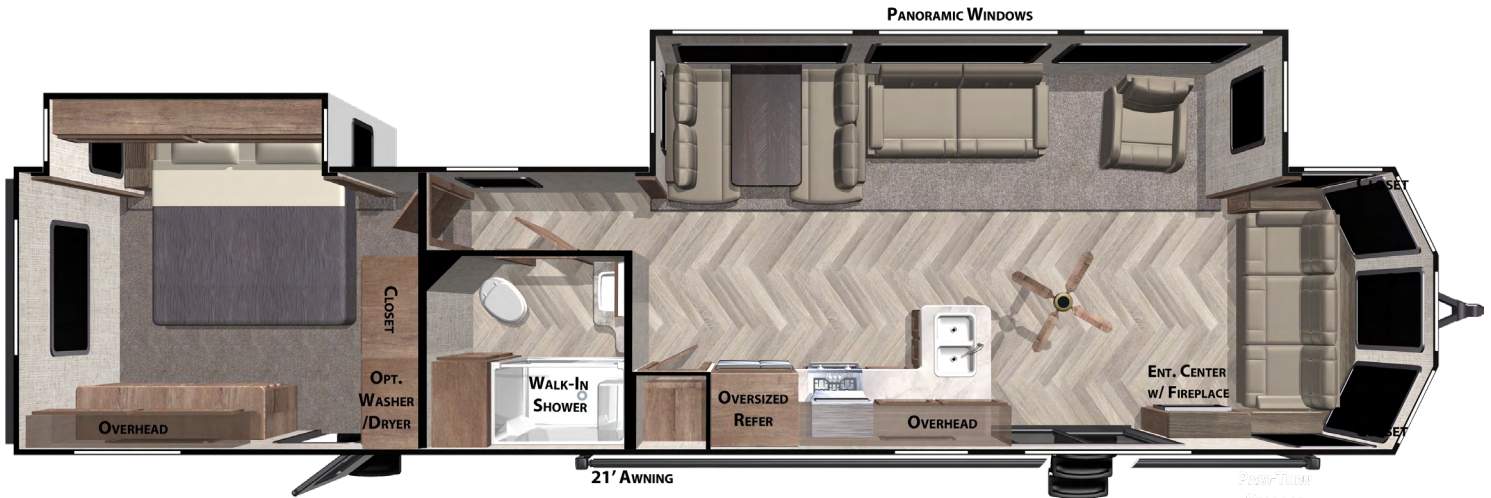

40FDEN

FRONT LIVING WITH HUGE SLIDE OUT AND STANDARD KING BED

BEST IN CLASS VALUE PACKAGE

- Exterior LED Light Strip Under Awning
- LED Interior Mushroom Style Bright Lights
- Central Vacuum w/Sweep Attachment
- Seamless Countertops (No T-Mold)
- Modern Cloth Roller Shades w/AutoStop
- Recessed Stove w/Glass Stove Cover
- Stainless Steel Kitchen Appliances
- 1.6 cu ft Oversized Residential Whirlpool Microwave
- Stainless Steel Dual Basin Undermount Sink
- LED Accent Light Pkg: Under Cabinets and Over LR Slides
- Stainless Steel Roll Up Sink Cover
- 30" Built-In Electrical Fireplace (Heater)
- Serta Mattress
- Slide-Out Awning Prep
- Black Tank Flush
- WiFi Prep

PICTURES (MAY NOT BE ABOVE MODEL)

SPECIFICATIONS

UVW	9720
Hitch Weight	1295
Exterior Length (Overall)	42'6"
Exterior Height	11'11"
Fresh Water (Gal.)	40
Gray Water (Gal.)	40
Waste Water (Gal.)	40
Awning Size	21'